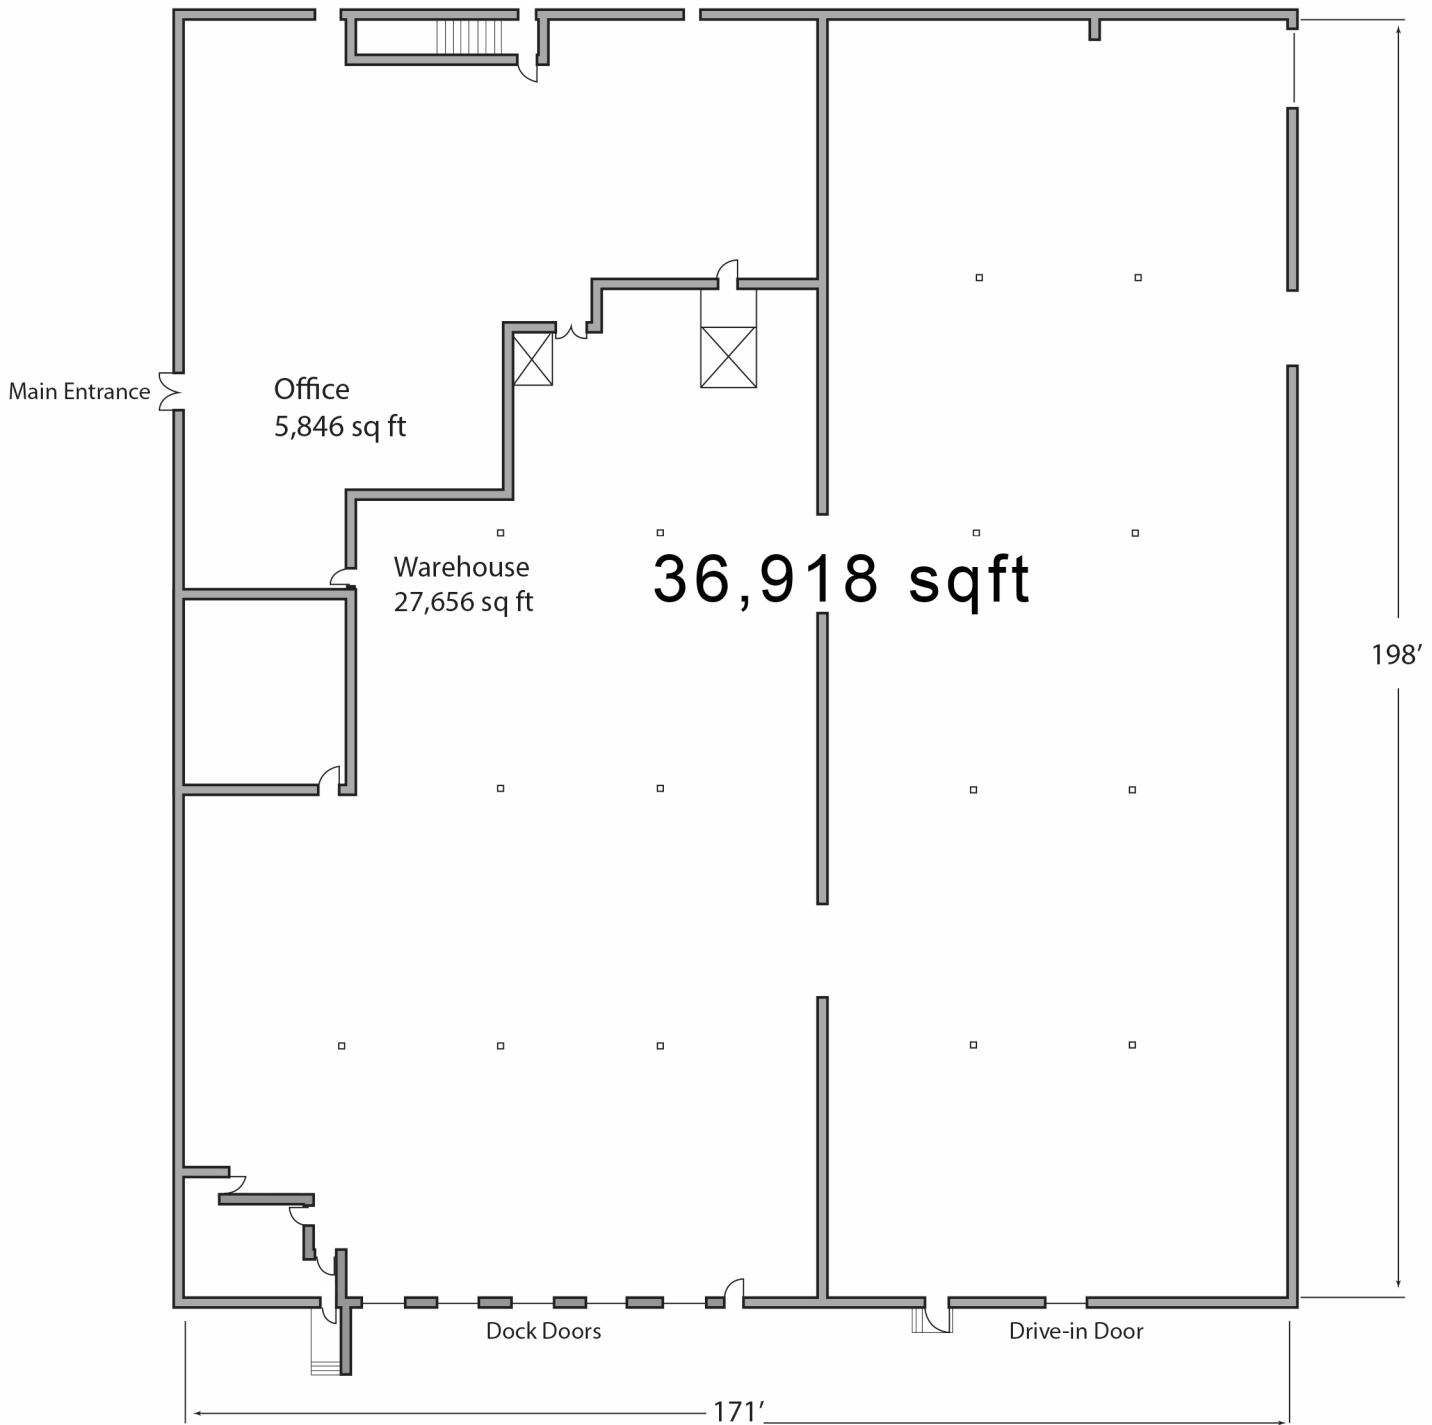

75 WESTMORE DRIVE

Unit A - Main Level

Clear height: 21.5'

Power: 400 amps

Shipping Doors: 5 dock doors